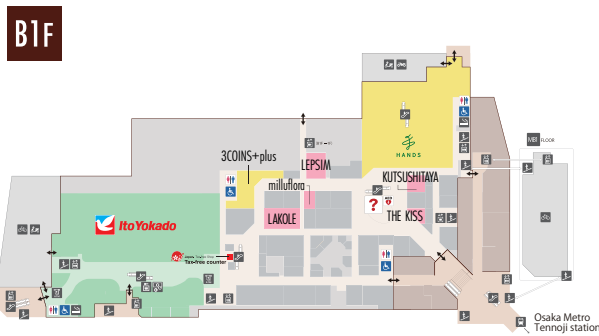

TAX FREE

免税 / 免税 / 면세

These are the shops offering tax-free services. こちらが免税対応をしている店舗です。
以下为支持免税服务的店铺。/ 以下為提供免税服務的店舖。/ 아래는 면세 서비스를 제공하는 매장입니다.

Tax-free services are available in two ways. 免税のお手続きは2つの方法がございます。
免税手續有两种办理方式。/ 免税手續有兩種辦理方式。/ 면세 절차는 두 가지 방법으로 진행됩니다.

- At each shop 各店舗にて
  在参与店铺办理 / 於配合店舖辦理 / 참여 매장에서 진행
- At the Tax-Free Counter 免税カウンターにて
  在免税柜台办理 / 於免税櫃檯辦理 / 면세 카운터에서 진행

For details, please scan the QR code. 詳細はQRコードよりご確認ください。
详情请扫描二维码查看。/ 詳情請掃描QR碼查看。/ 자세한 내용은 QR코드를 스캔하여 확인해 주세요.

Toilet お手洗 / 洗手间 / 화장실	Diaper changing おむつ / 尿布 / 기저귀 교환	Coin lockers コインロッカー / 投幣式鍵櫃 / 自選櫃	Stairs 樓梯 / 階梯 / 계단	Information 資訊中心 / 服務中心 / 안내데스크	Bicycle parking 自行車停車場 / 自行車停車場 / 주차장	Station 站 / 驛 / 역
Children's toilet 兒童洗手間 / 兒童用洗手間 / 어린이 화장실	Breastfeeding room 母乳室 / 母乳室 / 수유실	Elevator 電梯 / 電梯 / 엘리베이터	ATM ATM / ATM / ATM	AED AED / AED / AED	Scooters parking 機車停車場 / 機車停車場 / 스쿠터 주차	Motorbikes parking 摩托車停車場 / 摩托車停車場 / 오토바이 주차
Priority toilet 優先洗手間 / 優先洗手間 / 우선 화장실	Smoking booth 吸煙室 / 吸煙室 / 흡연실	Escalator 自動扶梯 / 自動扶梯 / 에스컬레이터	Currency exchanger 外幣兌換機 / 外幣兌換機 / 외화교환기	Public telephone 公用電話 / 公用電話 / 공중 전화		

Please note that the information provided is subject to change without prior notice. 掲載内容は予告無く変更となる場合がございます。
可能會有無事先預告變更內容。/ 內容可能會有無事先通知預告而更改的情況。/ 게재된 내용은 예고 없이 변경될 수 있습니다.